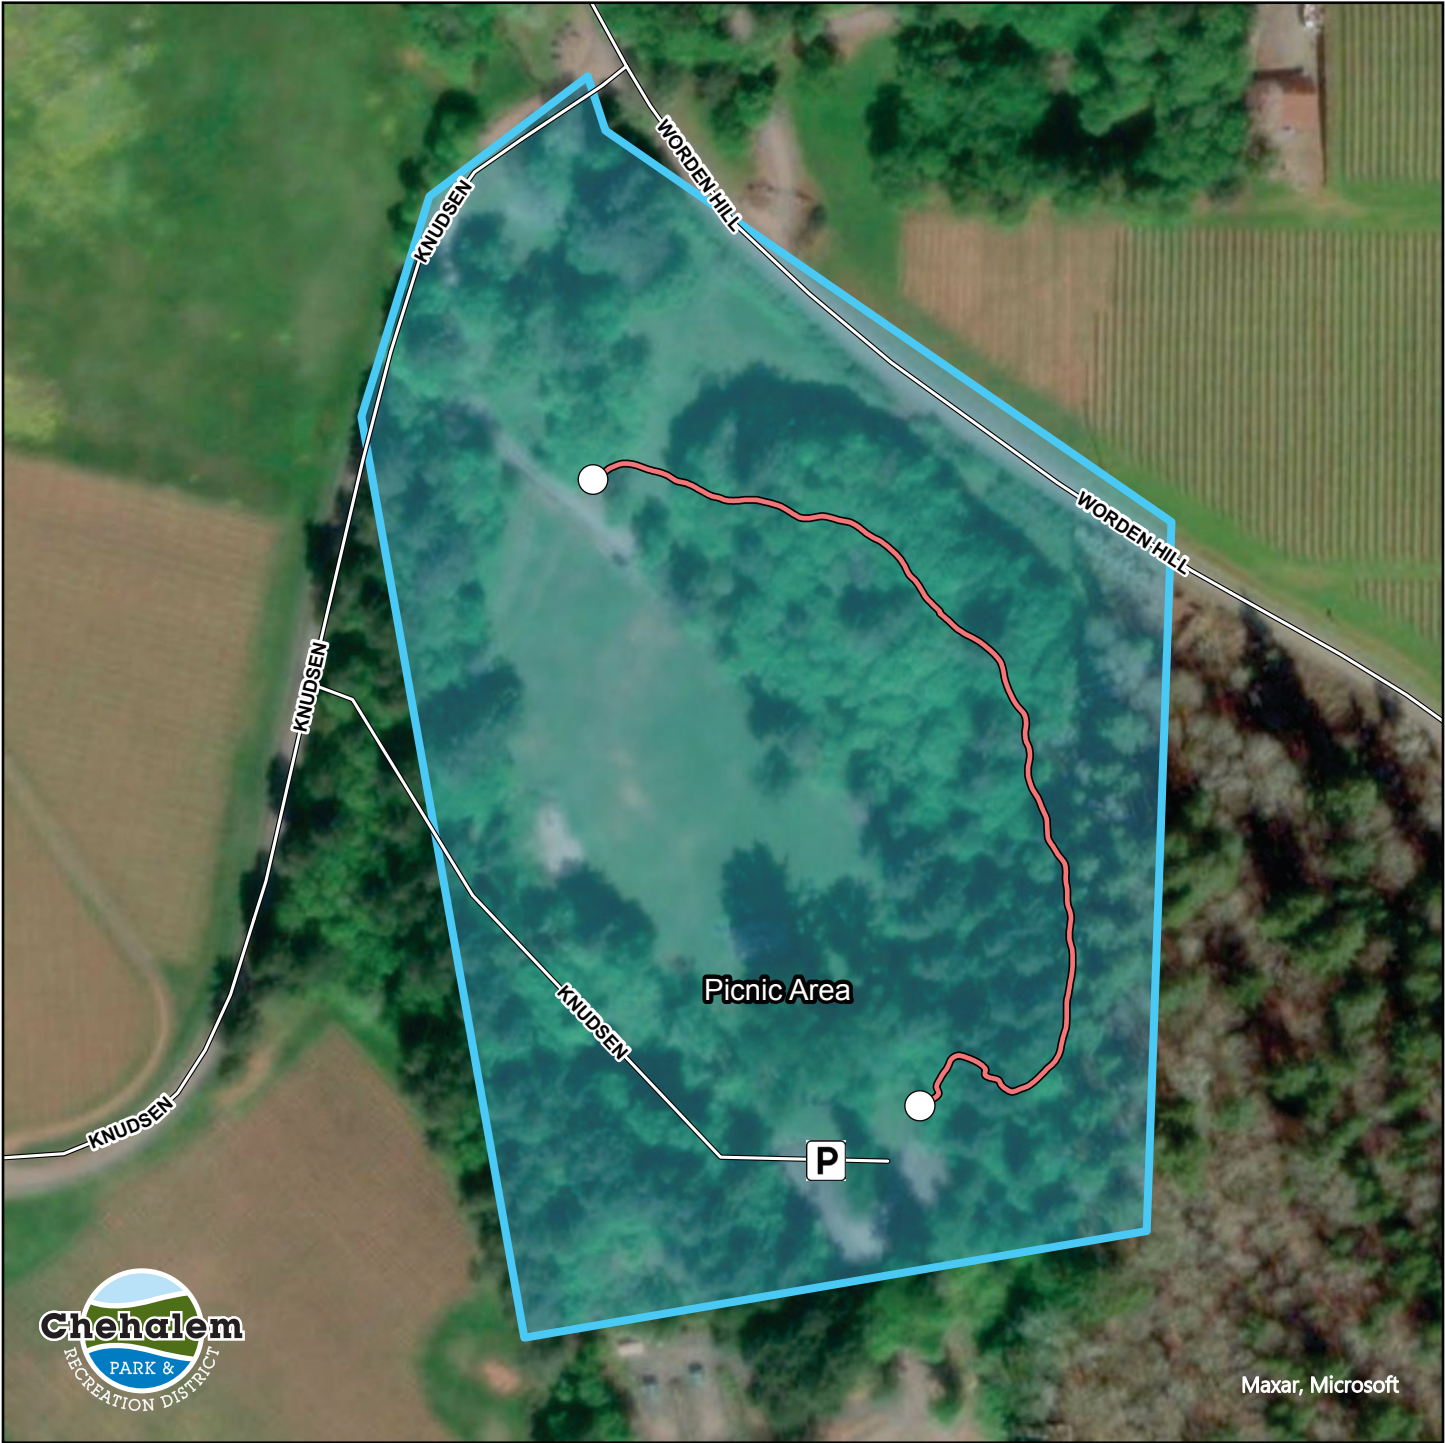

# Crabtree Park Trails

NE Fairview Dr • Dundee

- Parking Lot
- Trailhead
- Pedestrian Trail
- Park Boundary