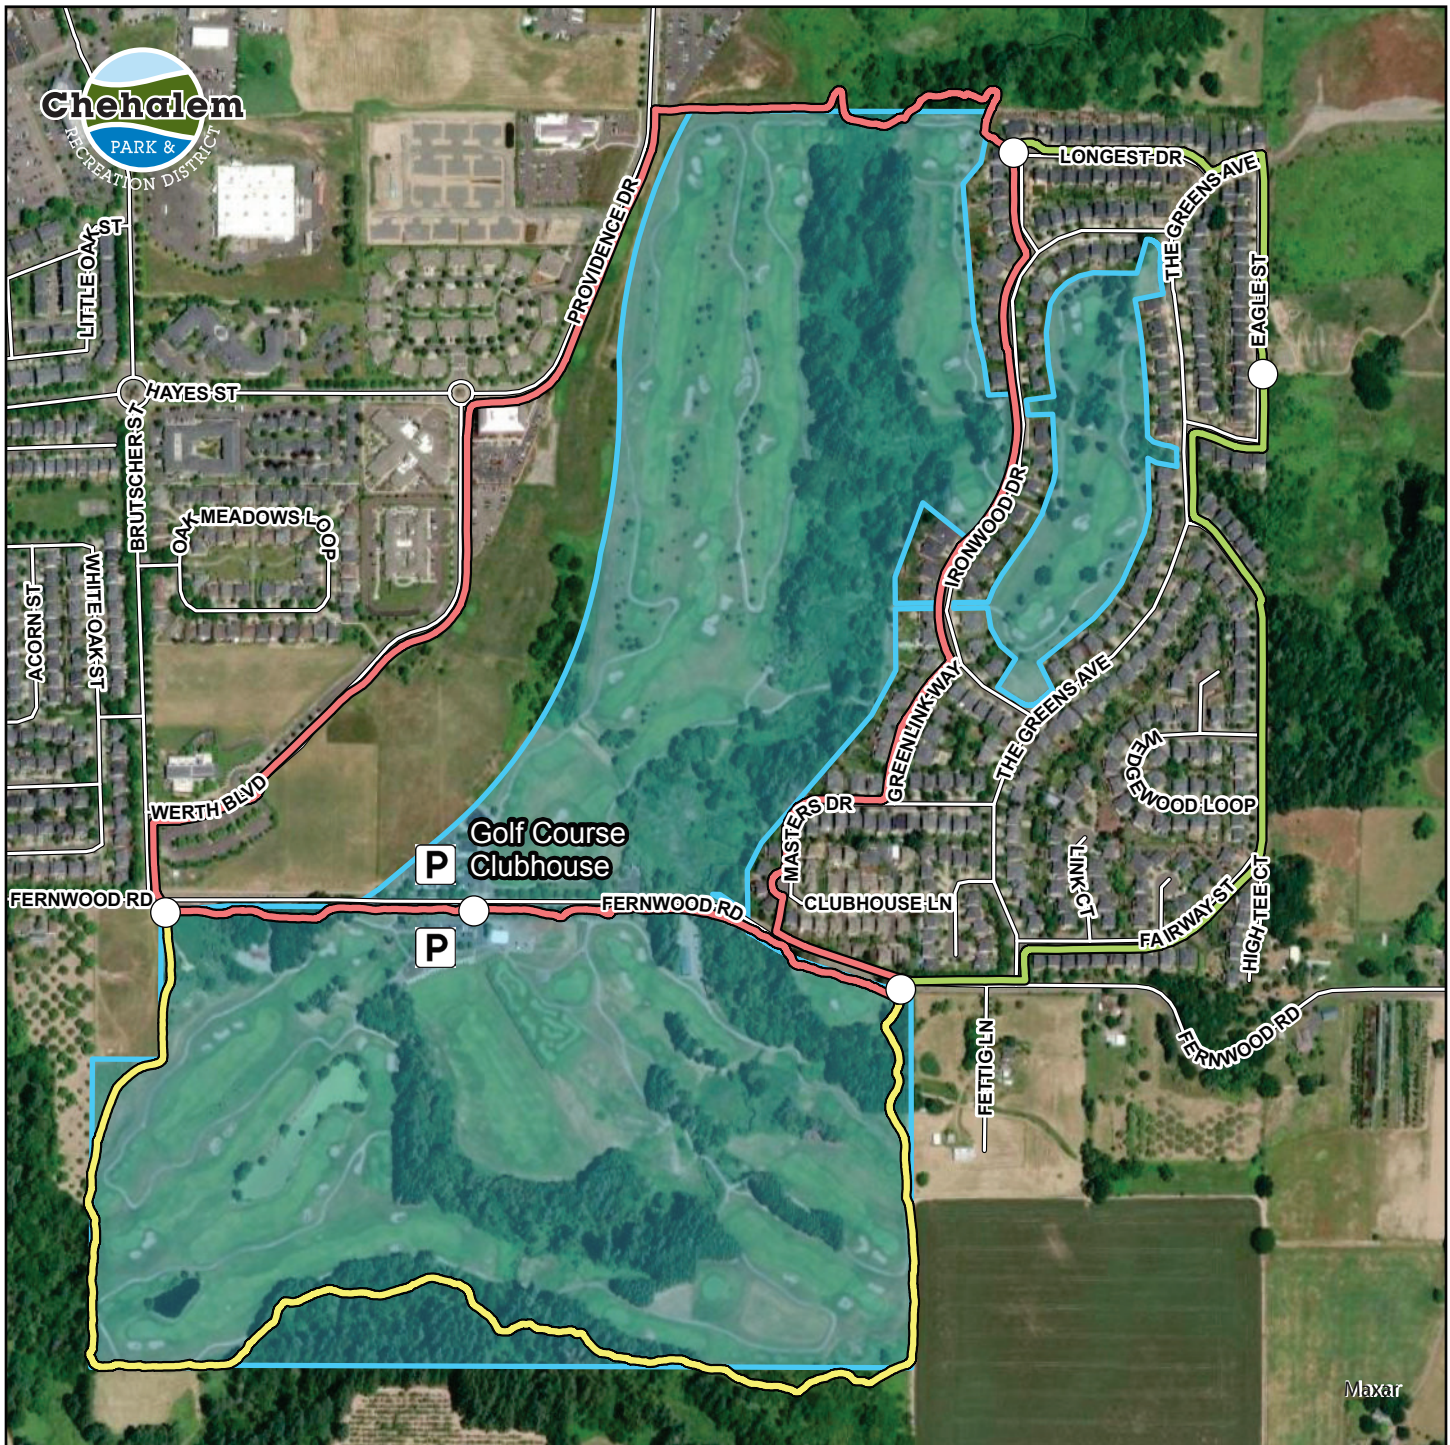

Chehalem Glenn Golf Course Trails

4501 E Fernwood Rd • Newberg

- P Parking Lot
- Trailhead
- Park Boundary
- Chehalem Glenn Loop
- Gettman Loop
- Werth Loop