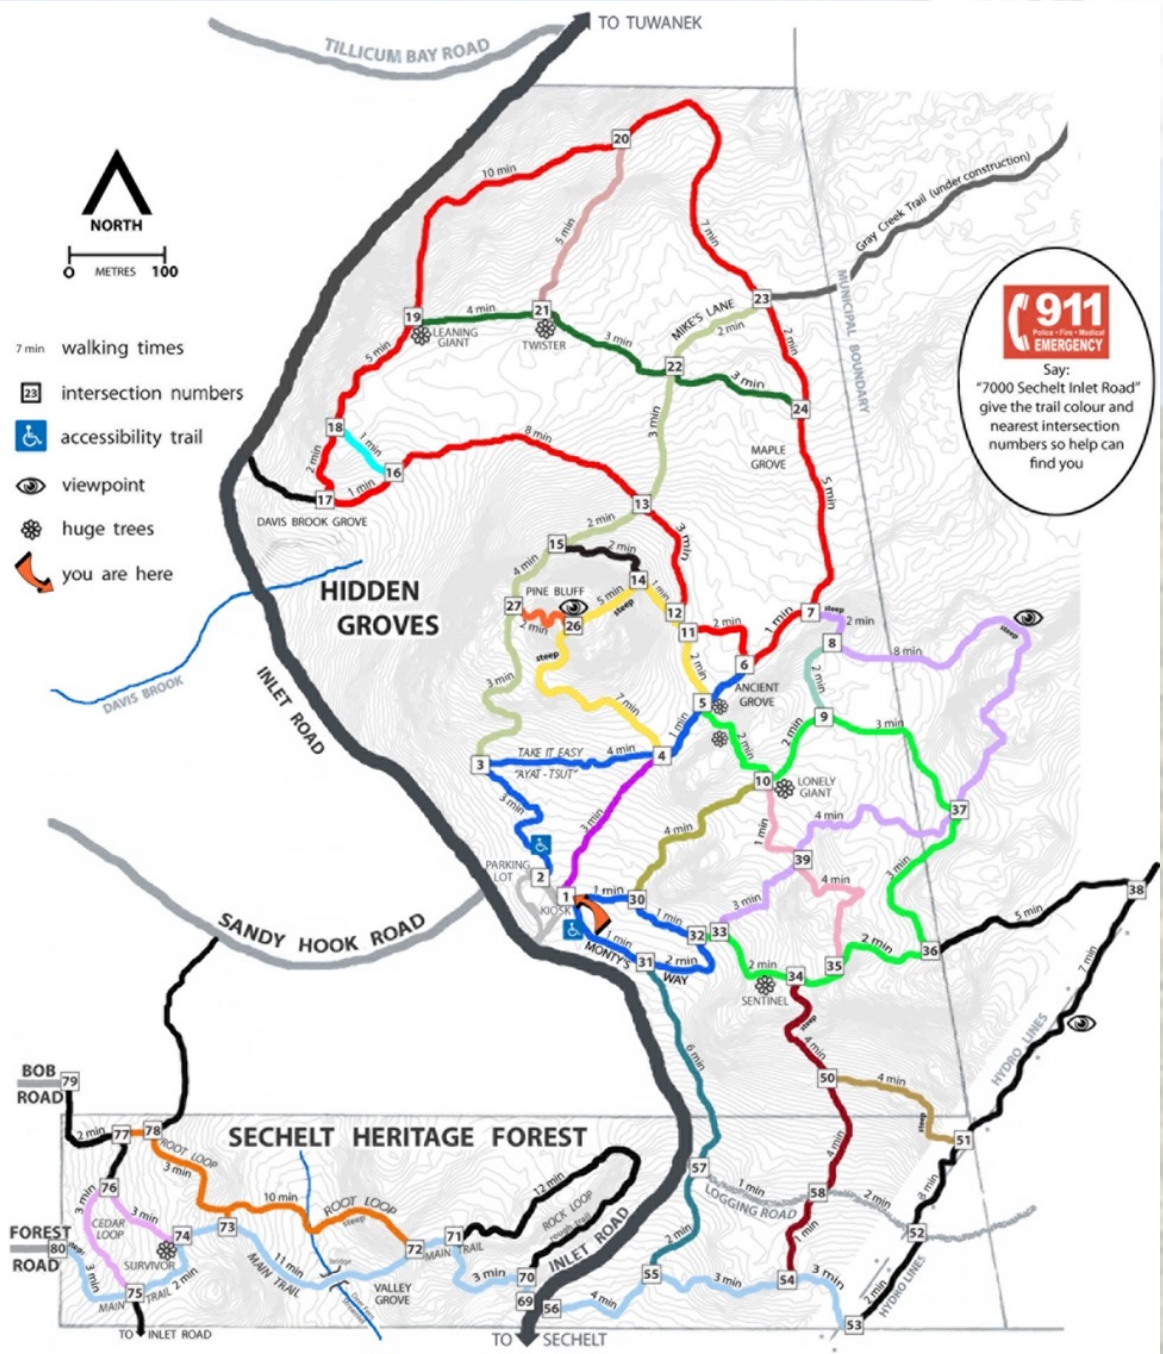

Master map at park entrances