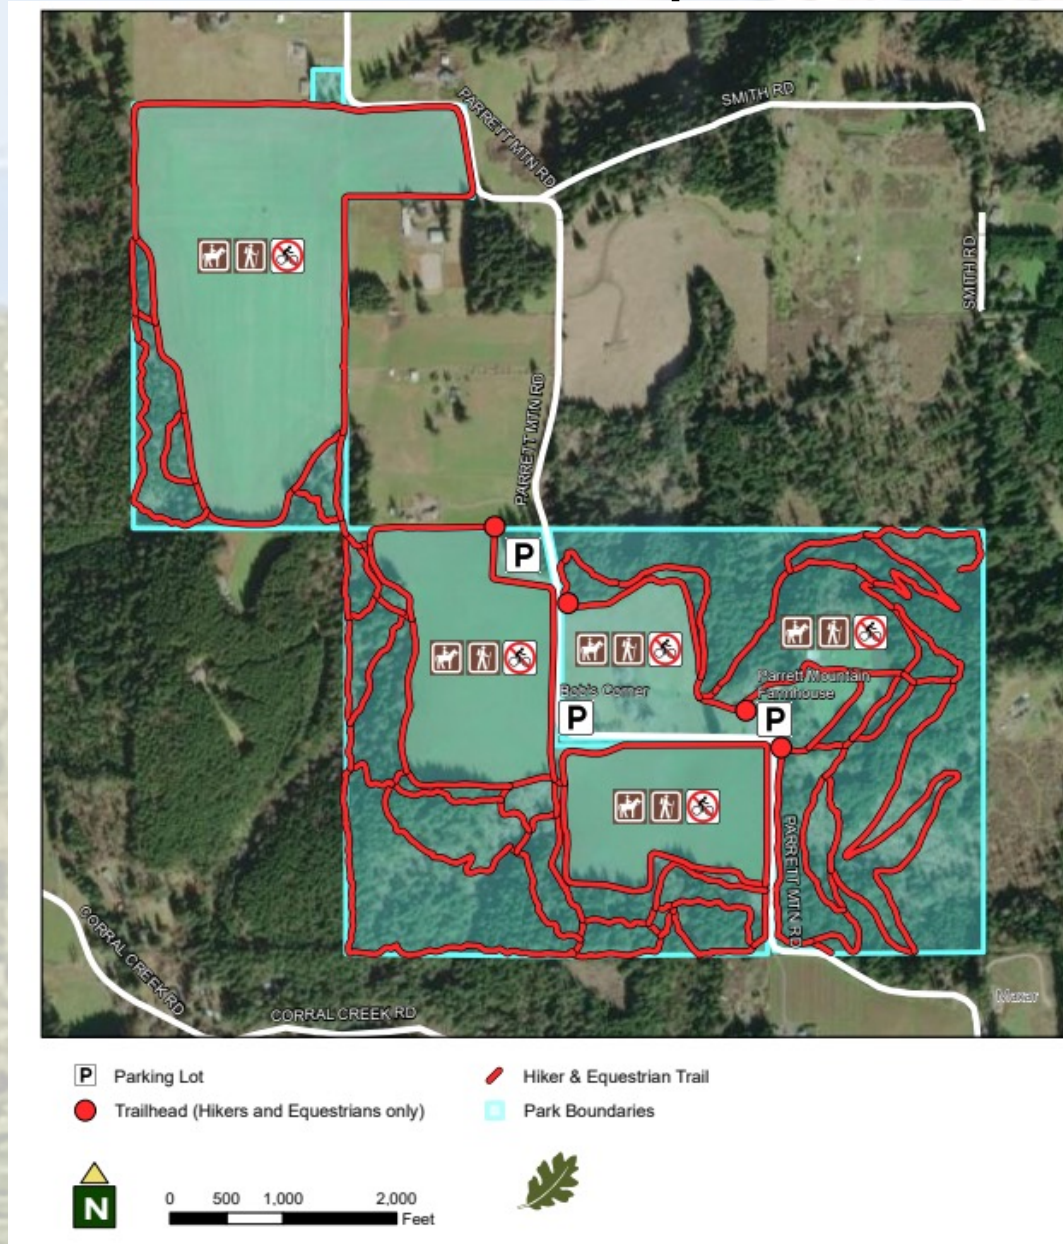

BOB AND CRYSTAL RILEE PARK

Current Trail Map